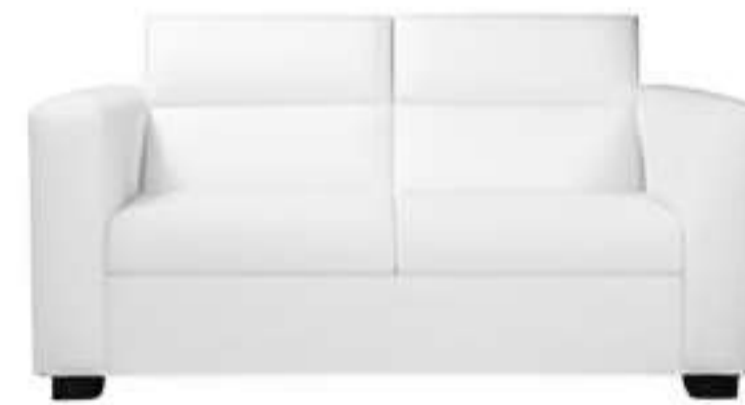

Grey, Black & Red Patterned

Katerina Chaise

Gold

Kayla

White

La Scala

White | Black | Red

Lunar